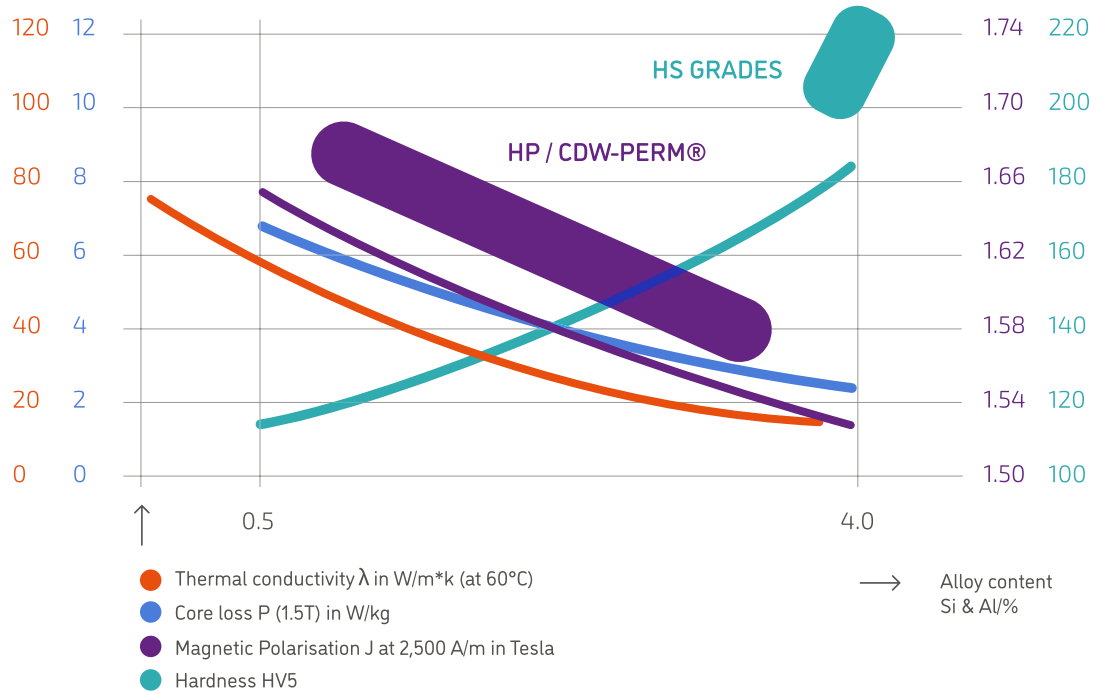

Electrical Steel Strip Grade Properties

Coleherne Ltd
Lodge Street
Hyde, Manchester
Greater Manchester
SK14 4LE
United Kingdom

www.coleherne.co.uk/laminations
Works No: +44 (0)161 366 6603